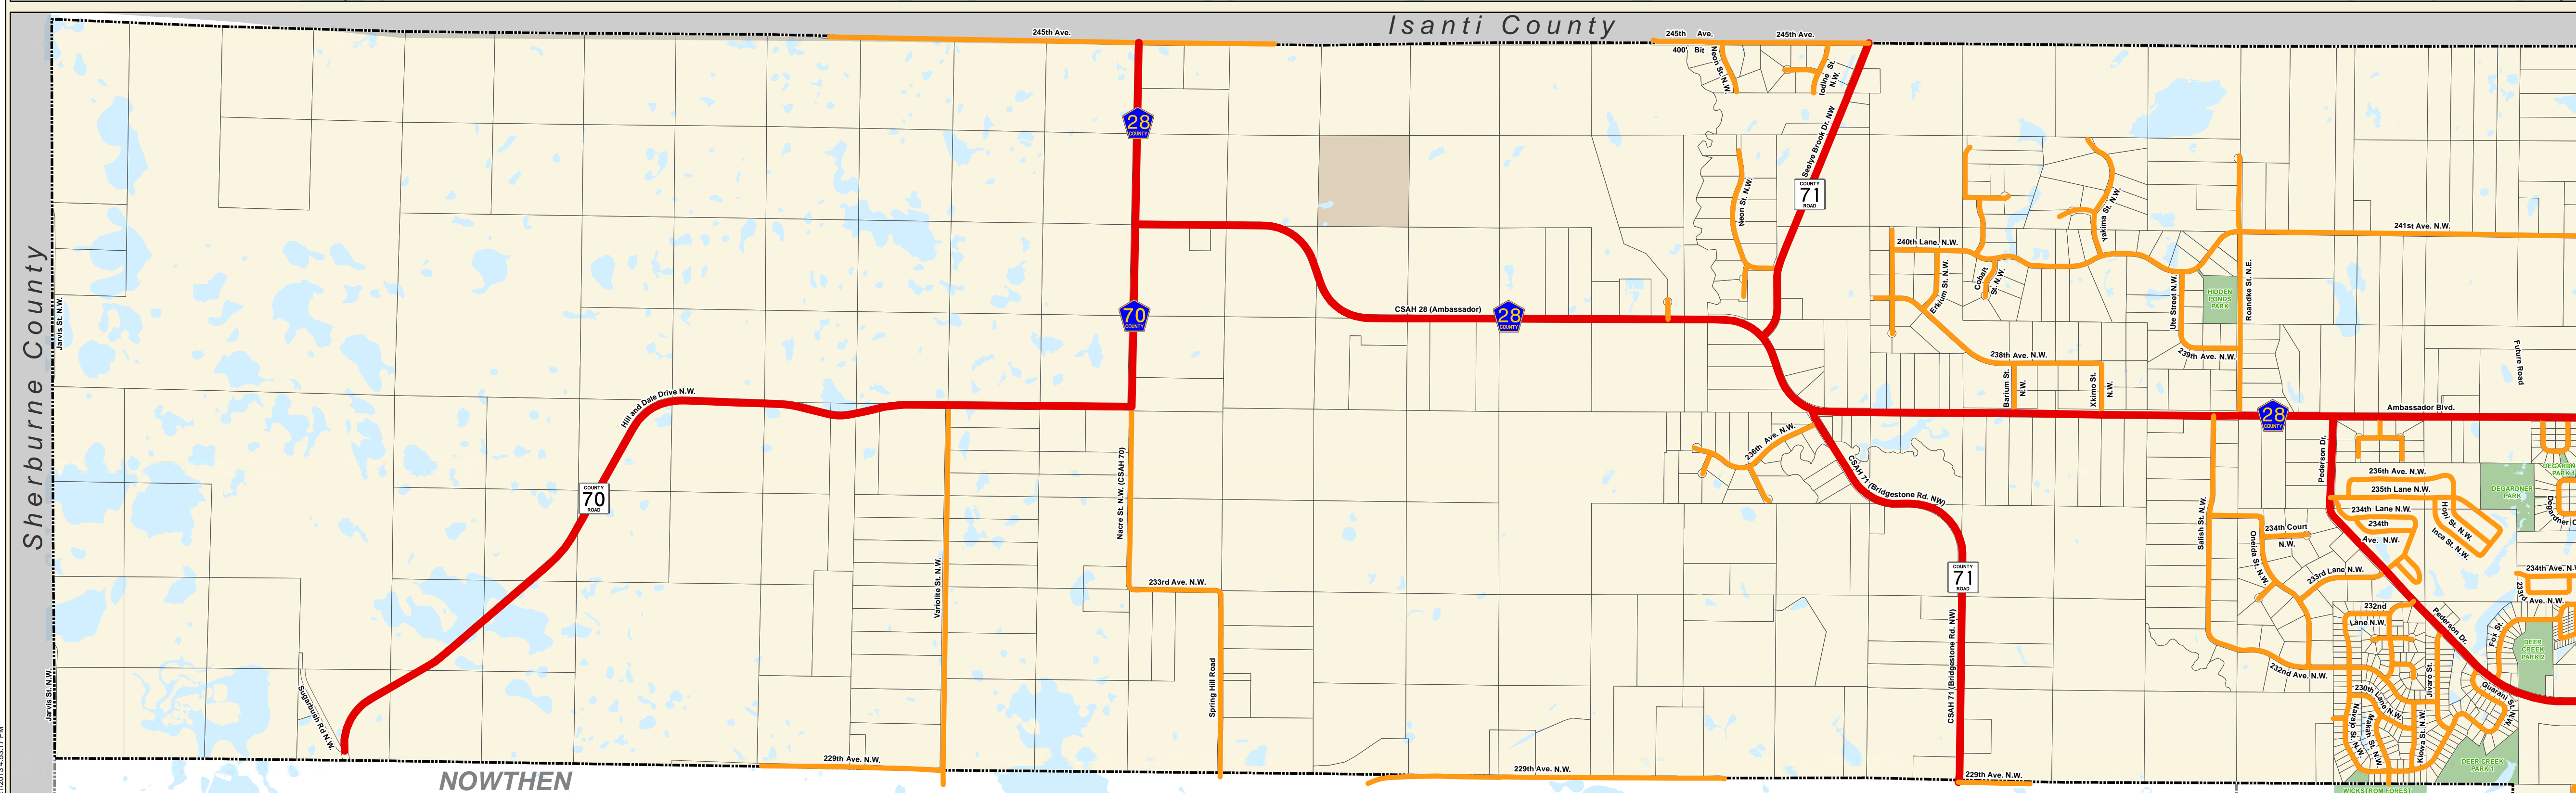

Isanti County

Isanti County

Legend

Road Weight Restrictions

- = 5 Ton
- = 7 Ton
- = 9 Ton
- = 10 Ton

- St. Francis City Limits
- Surrounding Anoka County Cities
- Parcels
- Railroads
- Ponds/Lakes/Rivers

Source: Anoka County, MnDNR, MnDOT, MnGeo

Weight Restrictions Map

2022