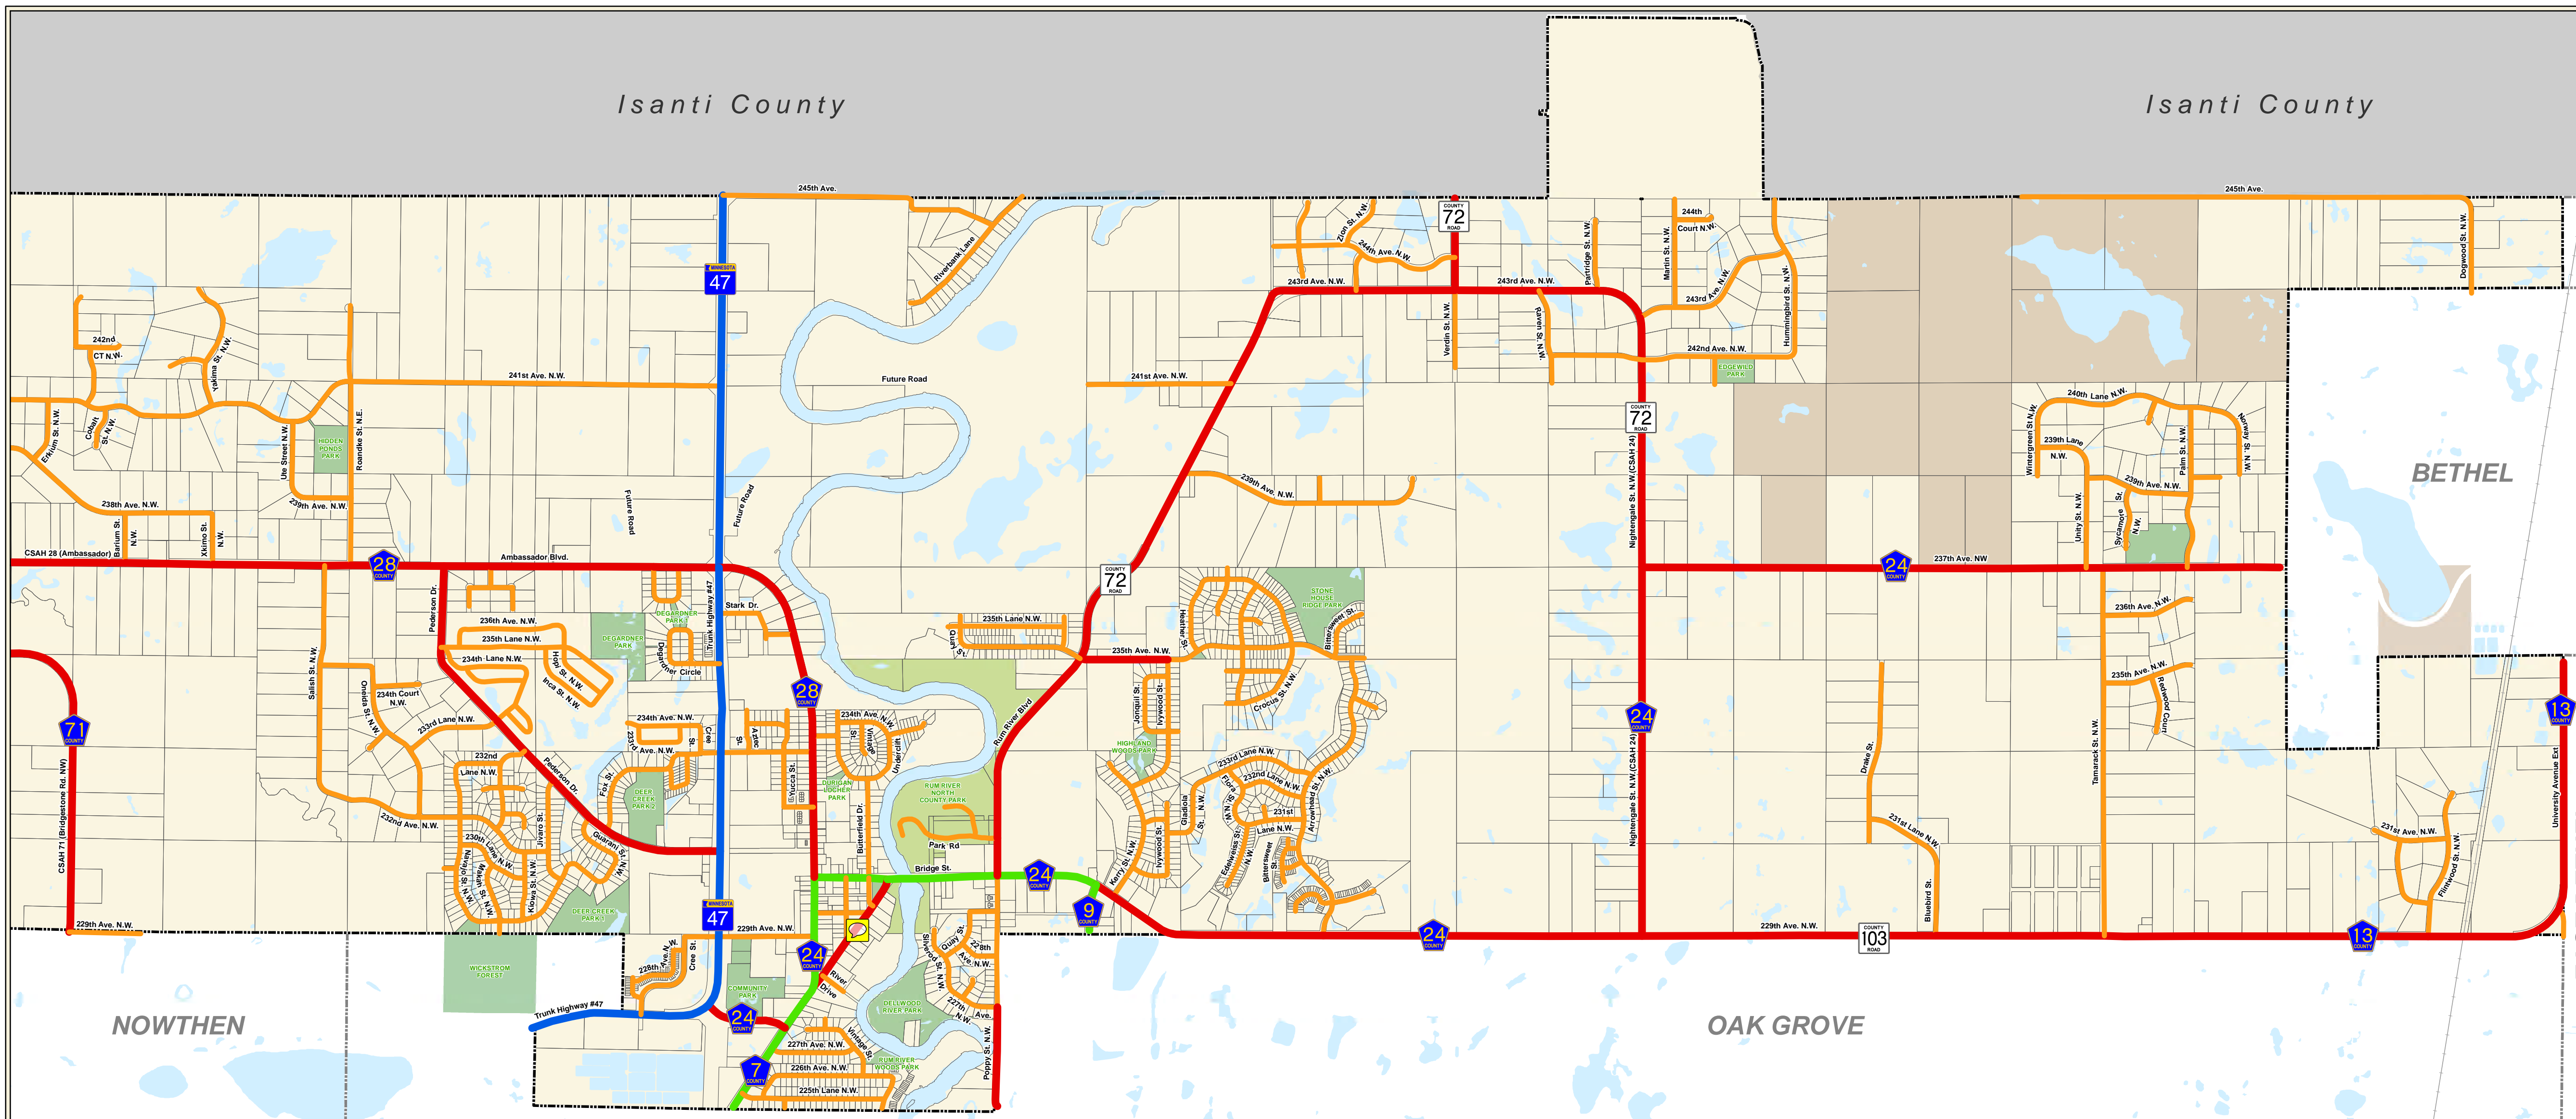

Isanti County

Isanti County

Legend

Road Weight Restrictions

- = 5 Ton
- = 7 Ton
- = 9 Ton
- = 10 Ton

- St. Francis City Limits
- Surrounding Anoka County Cities
- Parcels
- Railroads
- Ponds/Lakes/Rivers

Source: Anoka County, MnDNR, MnDOT, MnGeo

Weight Restrictions Map

2022